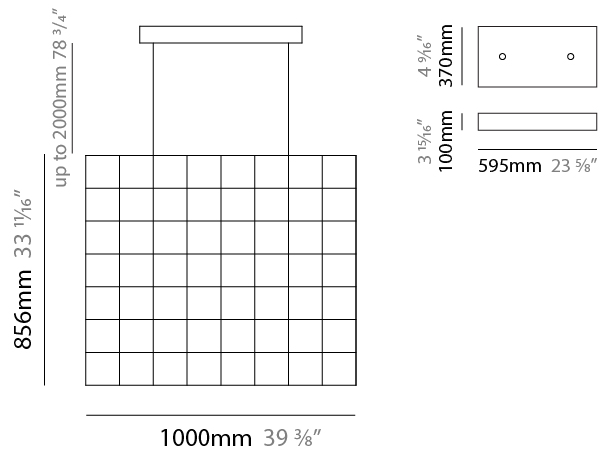

COSMOS SQUARE SUSPENSION

D101944-

base number   LED Dimming   Color Temperature   Finish Options

PROJECT
TYPE
SPECIFIER
QUANTITY
DATE

1. To build a product code in our configurator select the specify button on the base model # product page
2. To build a manual product code on this datasheet choose from the options listed below in blue font and add the suffix to the base model #

GENERAL

Series: Cosmos Square
Partner: Quasar
Division: Design
Installation: Suspension
Product Type: Chandelier
Mounting Location: Ceiling

PHYSICAL

Shape: Square
Length (mm): 1000
Length (in): 39 3/8
Width (mm): 1000
Width (in): 39 3/8
Height (mm): 850
Height (in): 33 1/16
Max. Overall Height (mm): 2850
Max. Overall Height (in): 112 3/16
Weight (kg): 24
Weight (lbs): 52.91
[Fixture Finish: NIC / BRA / BBR](#)
Fixture Material: Metal
Cable Details: 2000mm Cable
Upon Request: Custom Sizes Optional Dowlight upon request

ELECTRICAL

Lamp Type: LED
Input Wattage (W): 328.8
[Dimming: 0-10V Dimming / Phase Dimming (120Vac Only)](#)
Driver Included: Yes
Driver Location: Integrated
Driver Type: Constant Voltage - Universal
Driver Class: Class 2
Input Voltage (V): 120 - 277
Output Voltage (V): 12

LED

Number of LEDs: 548
[Color Temperature (°K): 2400 / 2800](#)
Max. Delivered Lumen (lm): 16440 (2800K)
CRI: >90 CRI
Lamp Life (hrs): 50000

OPTICAL

RATINGS AND CERTIFICATIONS

Certified By: Certified for North American Standards
IP rating: IP20