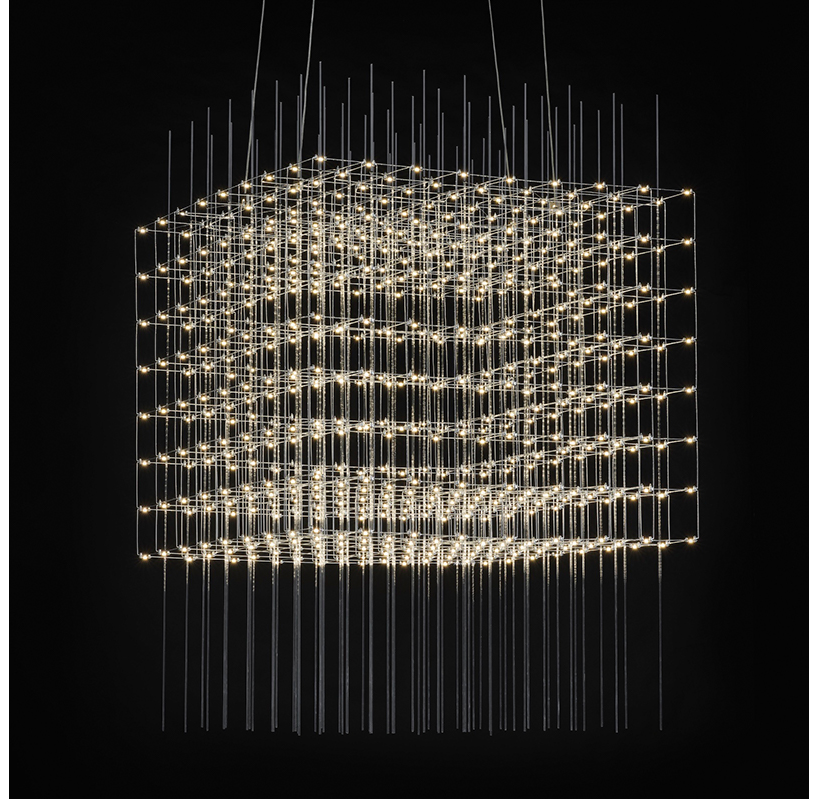

COSMOS SQUARE SUSPENSION

D101743-

base number LED Color Finish
 Dimming Temperature Options

- To build a product code in our configurator select the specify button on the base model # product page
- To build a manual product code on this datasheet choose from the options listed below in blue font and add the suffix to the base model #

GENERAL

Series: Cosmos Square
 Partner: Quasar
 Division: Design
 Installation: Suspension
 Product Type: Chandelier
 Mounting Location: Ceiling

PHYSICAL

Shape: Square
 Length (mm): 1000
 Length (in): 39 ³/₈"
 Width (mm): 1000
 Width (in): 39 ³/₈"
 Height (mm): 850
 Height (in): 33 ⁷/₁₆"
 Max. Overall Height (mm): 2850
 Max. Overall Height (in): 112 ³/₁₆"
 Weight (kg): 24
 Weight (lbs): 52.91
[Fixture Finish: NIC / BRA / BBR](#)
 Fixture Material: Metal
 Cable Details: 2000mm Cable
 Upon Request: Custom Sizes Optional Dowlight upon request

COSMOS SQUARE SUSPENSION

D101743-

PROJECT _____

TYPE _____

SPECIFIER _____

QUANTITY _____

DATE _____

D

GENERAL

Series: Cosmos Square
 Partner: Quasar
 Division: Design
 Installation: Suspension
 Product Type: Chandelier
 Mounting Location: Ceiling

PHYSICAL

Shape: Square
 Length (mm): 1000
 Length (in): 39 3/8
 Width (mm): 1000
 Width (in): 39 3/8
 Height (mm): 850
 Height (in): 33 1/16
 Max. Overall Height (mm): 2850
 Max. Overall Height (in): 112 3/16
 Weight (kg): 24
 Weight (lbs): 52.91
[Fixture Finish: NIC / BRA / BBR](#)
 Fixture Material: Metal
 Cable Details: 2000mm Cable
 Upon Request: Custom Sizes Optional Dowlight upon request