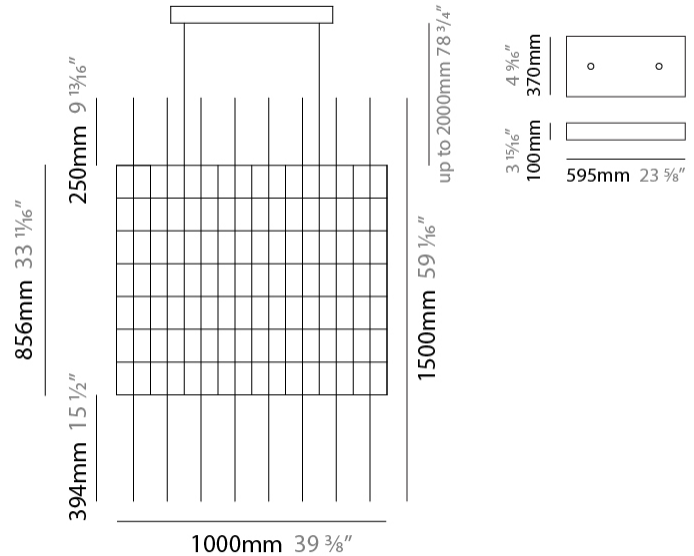

GENERAL

Series: Cosmos Square
 Partner: Quasar
 Division: Design
 Installation: Suspension
 Product Type: Chandelier
 Mounting Location: Ceiling

PHYSICAL

Shape: Square
 Length (mm): 1000
 Length (in): 39 ³/₈"
 Width (mm): 1000
 Width (in): 39 ³/₈"
 Height (mm): 850
 Height (in): 33 ⁷/₁₆"
 Max. Overall Height (mm): 2850
 Max. Overall Height (in): 112 ³/₁₆"
 Weight (kg): 24
 Weight (lbs): 52.91
[Fixture Finish: NIC / BRA / BBR](#)
 Fixture Material: Metal
 Cable Details: 2000mm Cable
 Upon Request: Custom Sizes Optional Dowlight upon request

LED

Number of LEDs: 548
[Color Temperature \(°K\): 2400 / 2800](#)
 Max. Delivered Lumen (lm): 16440 (2800K)
 CRI: >90 CRI
 Lamp Life (hrs): 50000

OPTICAL

RATINGS AND CERTIFICATIONS

Certified By: Certified for North American Standards
 IP rating: IP20

GENERAL

Series: Cosmos Square
 Partner: Quasar
 Division: Design
 Installation: Suspension
 Product Type: Chandelier
 Mounting Location: Ceiling

PHYSICAL

Shape: Square
 Length (mm): 1000
 Length (in): 39 3/8
 Width (mm): 1000
 Width (in): 39 3/8
 Height (mm): 850
 Height (in): 33 1/16
 Max. Overall Height (mm): 2850
 Max. Overall Height (in): 112 3/16
 Weight (kg): 24
 Weight (lbs): 52.91
[Fixture Finish: NIC / BRA / BBR](#)
 Fixture Material: Metal
 Cable Details: 2000mm Cable
 Upon Request: Custom Sizes Optional Dowlight upon request